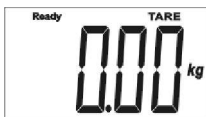

SBB003 Baby Scale

Size: 355(L) X
550(W) X 70(H) mm

Features:

Maximum weight capacity: 20kgs/ 44lbs/ 704oz
Graduation: 0.01kg/ 0.02lb/ 0.5oz
Clear digital readout
Memory position: 1 memories
Low battery indicator
Power: 4 X AAA batteries

*Press lb/ kg/ oz button to select weight unit if different unit is required.

4. Put the baby onto the scale. When "HOLD" flashes, weight are determined.

5. When the result of the baby shows with "HOLD" icon flashing, press "M" button. Icon "M" will flash and record of the baby is stored. Power will go off automatically after a few seconds.

*If a second baby is waiting to be weighed, press "ON/OFF" button to turn on the scale and repeat the above steps to restart.

Weighing with container

1. Press ON/OFF button to switch on.

2. Last record shows with weight unit in kg. To review the weight unit in lb or oz, press lb/kg/oz button.

3. After a few seconds, 0.00 and weight unit shows. "Ready" icon appears.

*Press lb/kg/oz button to select weight unit if different unit is required.

4. Put the container onto the scale.

5. Press Tare button when the result of the container will be shown with "HOLD" icon flashing.