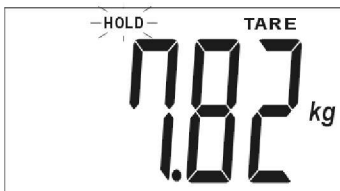

SBB003 Baby Scale

Size: 355(L) X
550(W) X 70(H) mm

Features:

Maximum weight capacity: 20kgs/ 44lbs/ 704oz
Graduation: 0.01kg/ 0.02lb/ 0.5oz
Clear digital readout
Memory position: 1 memories
Low battery indicator
Power: 4 X AAA batteries

*If a second baby is waiting to be weighed, press "ON/OFF" button to turn on the scale and repeat the above steps to restart.

Weighing with container

1. Press ON/OFF button to switch on.

2. Last record shows with weight unit in kg. To review the weight unit in lb or oz, press lb/kg/oz button.

3. After a few seconds, 0.00 and weight unit shows. "Ready" icon appears.

*Press lb/kg/oz button to select weight unit if different unit is required.

4. Put the container onto the scale.

5. Press Tare button when the result of the container will be shown with "HOLD" icon flashing.

6. The scale will return to 0.00 with weight unit, "Ready" icon and "TARE" icon show.

7. Take out the container.

8. Put the baby with the container onto the scale. Result of the baby will be shown with "HOLD" icon flashing. (To save the record, press "M" button. Icon "M" will flash and record of the baby is stored.) Power will go off automatically after a few seconds.