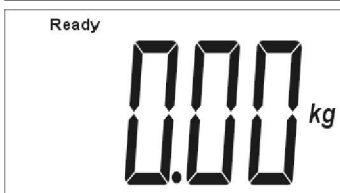

SBB003 Baby Scale

Size: 355(L) X
550(W) X 70(H) mm

Features:

Maximum weight capacity: 20kgs/ 44lbs/ 704oz
Graduation: 0.01kg/ 0.02lb/ 0.5oz
Clear digital readout
Memory position: 1 memories
Low battery indicator
Power: 4 X AAA batteries

Weighing a naked baby

1. Press ON/OFF button to switch on.

2. Last record shows with weight unit in "kg". To review the weight unit in lb or oz, press lb/kg/oz button.

3. After a few seconds, 0.00 and weight unit shows. "Ready" icon appears.

*Press lb/ kg/ oz button to select weight unit if different unit is required.

4. Put the baby onto the scale. When "HOLD" flashes, weight are determined.

5. When the result of the baby shows with "HOLD" icon flashing, press "M" button. Icon "M" will flash and record of the baby is stored. Power will go off automatically after a few seconds.

*If a second baby is waiting to be weighed, press "ON/OFF" button to turn on the scale and repeat the above steps to restart.

Weighing with container

1. Press ON/OFF button to switch on.

2. Last record shows with weight unit in kg. To review the weight unit in lb or oz, press lb/kg/oz button.