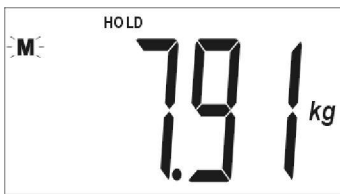

SBB003 Baby Scale

Size: 355(L) X
550(W) X 70(H) mm

Features:

Maximum weight capacity: 20kgs/ 44lbs/ 704oz
Graduation: 0.01kg/ 0.02lb/ 0.5oz
Clear digital readout
Memory position: 1 memories
Low battery indicator
Power: 4 X AAA batteries

Weighing a naked baby

1. Press ON/OFF button to switch on.

2. Last record shows with weight unit in "kg". To review the weight unit in lb or oz, press lb/kg/oz button.

3. After a few seconds, 0.00 and weight unit shows. "Ready" icon appears.

*Press lb/ kg/ oz button to select weight unit if different unit is required.

4. Put the baby onto the scale. When "HOLD" flashes, weight are determined.

5. When the result of the baby shows with "HOLD" icon flashing, press "M" button. Icon "M" will flash and record of the baby is stored. Power will go off automatically after a few seconds.