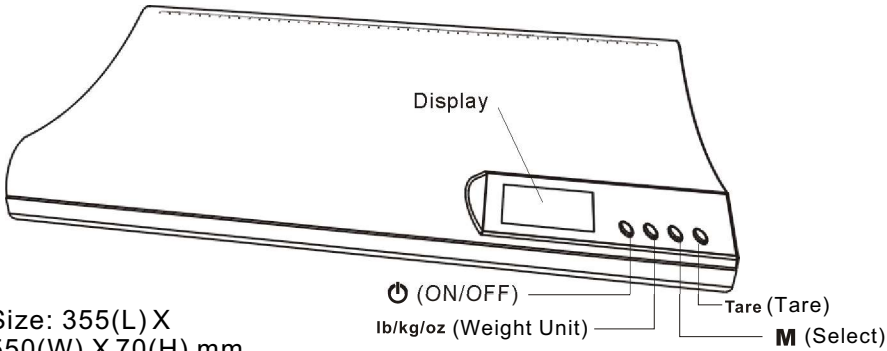

SBB003 Baby Scale

Size: 355(L) X
550(W) X 70(H) mm

Features:

Maximum weight capacity: 20kgs/ 44lbs/ 704oz
Graduation: 0.01kg/ 0.02lb/ 0.5oz
Clear digital readout
Memory position: 1 memories
Low battery indicator
Power: 4 X AAA batteries

*Press lb/ kg/ oz button to select weight unit if different unit is required.

4. Put the baby onto the scale. When "HOLD" flashes, weight are determined.

5. When the result of the baby shows with "HOLD" icon flashing, press "M" button. Icon "M" will flash and record of the baby is stored. Power will go off automatically after a few seconds.

6. The scale will return to 0.00 with weight unit, "Ready" icon and "TARE" icon show.

7. Take out the container.

8. Put the baby with the container onto the scale. Result of the baby will be shown with "HOLD" icon flashing. (To save the record, press "M" button. Icon "M" will flash and record of the baby is stored.) Power will go off automatically after a few seconds.