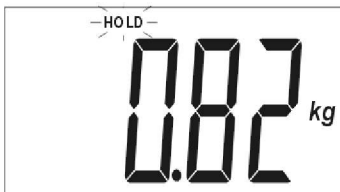

SBB003 Baby Scale

Size: 355(L) X
550(W) X 70(H) mm

Features:

Maximum weight capacity: 20kgs/ 44lbs/ 704oz
Graduation: 0.01kg/ 0.02lb/ 0.5oz
Clear digital readout
Memory position: 1 memories
Low battery indicator
Power: 4 X AAA batteries

*Press lb/ kg/ oz button to select weight unit if different unit is required.

4. Put the baby onto the scale. When "HOLD" flashes, weight are determined.

5. When the result of the baby shows with "HOLD" icon flashing, press "M" button. Icon "M" will flash and record of the baby is stored. Power will go off automatically after a few seconds.

*If a second baby is waiting to be weighed, press "ON/OFF" button to turn on the scale and repeat the above steps to restart.

Weighing with container

1. Press ON/OFF button to switch on.

2. Last record shows with weight unit in kg. To review the weight unit in lb or oz, press lb/kg/oz button.

3. After a few seconds, 0.00 and weight unit shows. "Ready" icon appears.

*Press lb/kg/oz button to select weight unit if different unit is required.

4. Put the container onto the scale.

5. Press Tare button when the result of the container will be shown with "HOLD" icon flashing.